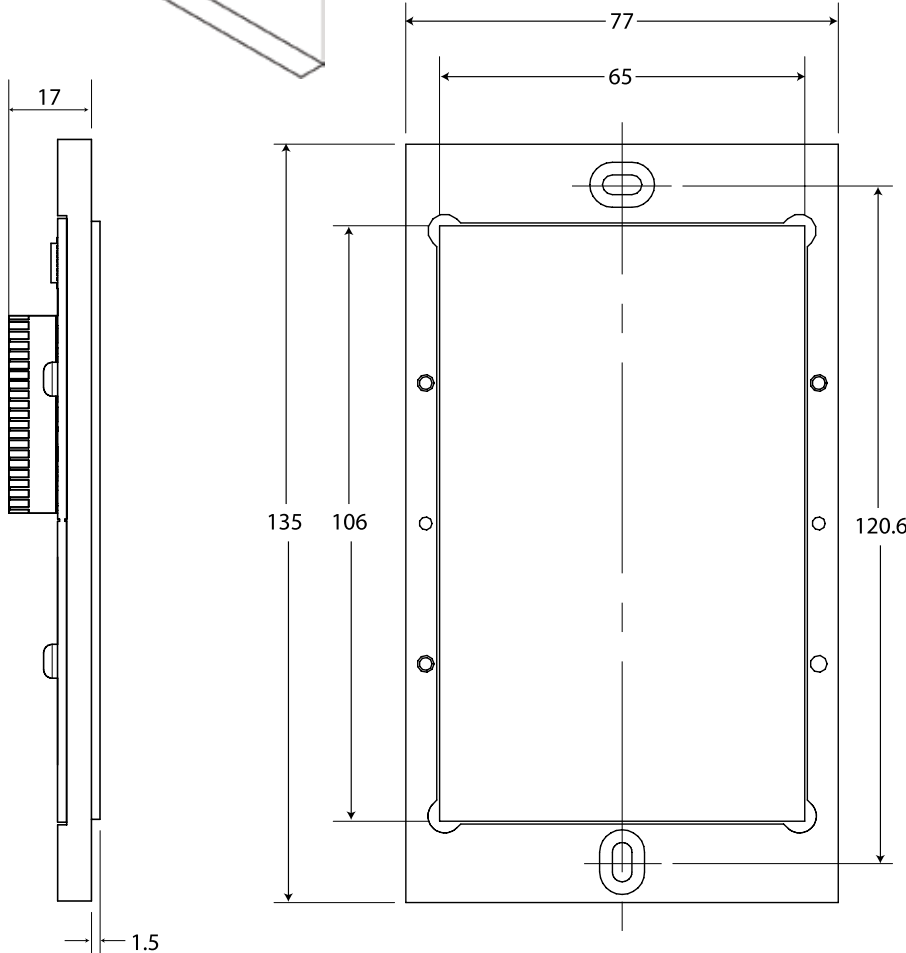

COMMANDER™ L1

TOUCH LANDING CALL STATION MODULE